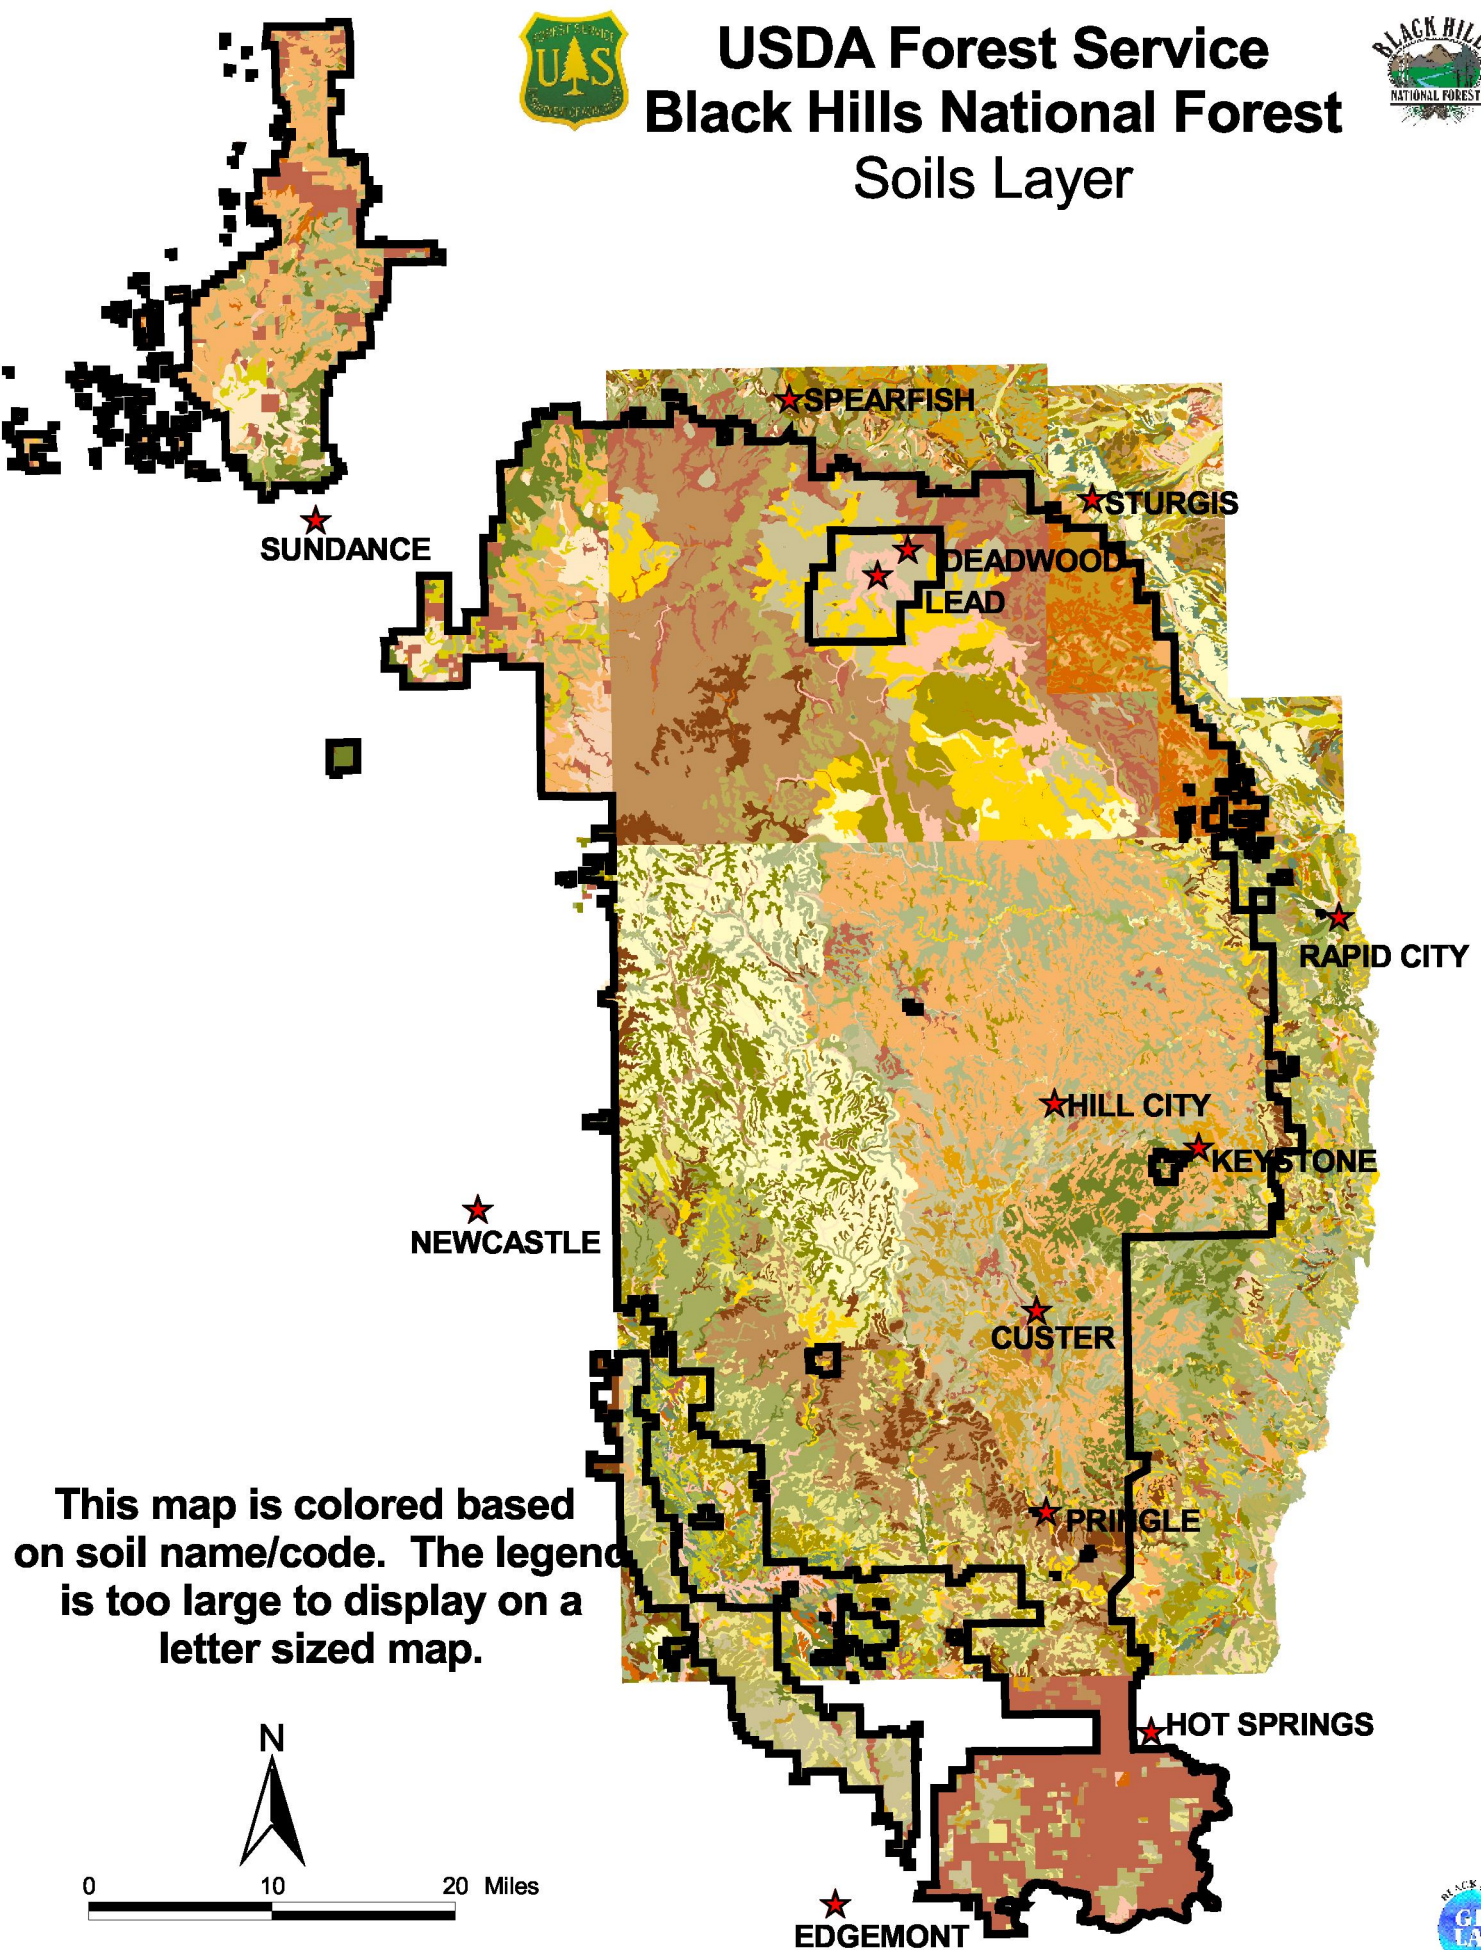

# USDA Forest Service Black Hills National Forest Soils Layer

This map is colored based on soil name/code. The legend is too large to display on a letter sized map.